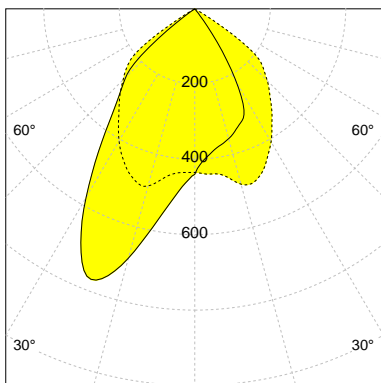

115079

115075

BESCHREIBUNG

Länge	125 mm
Breite	105 mm
Höhe	40.0 mm
Material	Miro Silver
Technologie	ULTRA

LED

LES	15
Ausstrahlungscharakteristika	Batwing Narrow, Batwing Medium, Batwing Wide, Batwing Single Narrow, Batwing Single Medium, Batwing Single Wide

LOR >90 %

BATWING NARROW

BATWING MEDIUM

BATWING WIDE

BATWING SINGLE NARROW

BATWING SINGLE MEDIUM