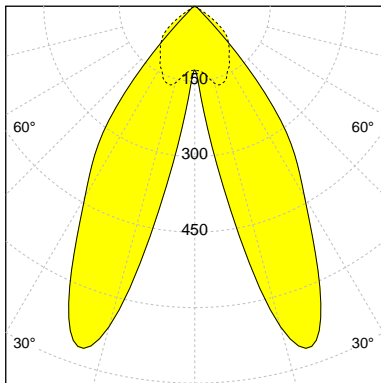

Batwing Narrow

Batwing Medium

Batwing Wide

Batwing Single Narrow

Batwing Single Medium

115076

115074

115077

115079

115075

BESCHREIBUNG

Länge	125 mm
Breite	105 mm
Höhe	40.0 mm
Material	Miro Silver
Technologie	ULTRA

LED

LES	15
Ausstrahlungscharakteristika	Batwing Narrow, Batwing Medium, Batwing Wide, Batwing Single Narrow, Batwing Single Medium, Batwing Single Wide

LOR >90 %

BATWING NARROW

BATWING MEDIUM

BATWING WIDE

BATWING SINGLE NARROW

BATWING SINGLE MEDIUM