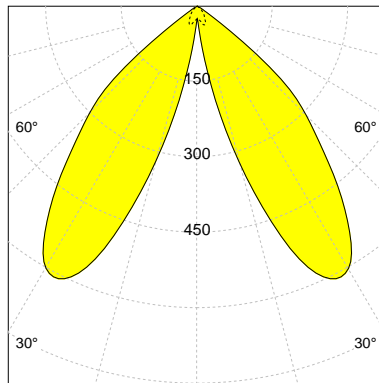

115079

115075

BESCHREIBUNG

Länge	125 mm
Breite	105 mm
Höhe	40.0 mm
Material	Miro Silver
Technologie	ULTRA

LED

LES	15
Ausstrahlungscharakteristika	Batwing Narrow, Batwing Medium, Batwing Wide, Batwing Single Narrow, Batwing Single Medium, Batwing Single Wide

LOR >90 %

BATWING NARROW

BATWING MEDIUM

BATWING WIDE

BATWING SINGLE NARROW

BATWING SINGLE MEDIUM