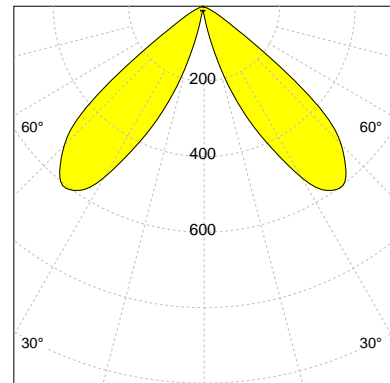

115079

115075

BESCHREIBUNG

Länge	125 mm
Breite	105 mm
Höhe	40.0 mm
Material	Miro Silver
Technologie	ULTRA

LED

LES	15
Ausstrahlungscharakteristika	Batwing Narrow, Batwing Medium, Batwing Wide, Batwing Single Narrow, Batwing Single Medium, Batwing Single Wide

LOR >90 %

BATWING NARROW

BATWING MEDIUM

BATWING WIDE

BATWING SINGLE NARROW

BATWING SINGLE MEDIUM